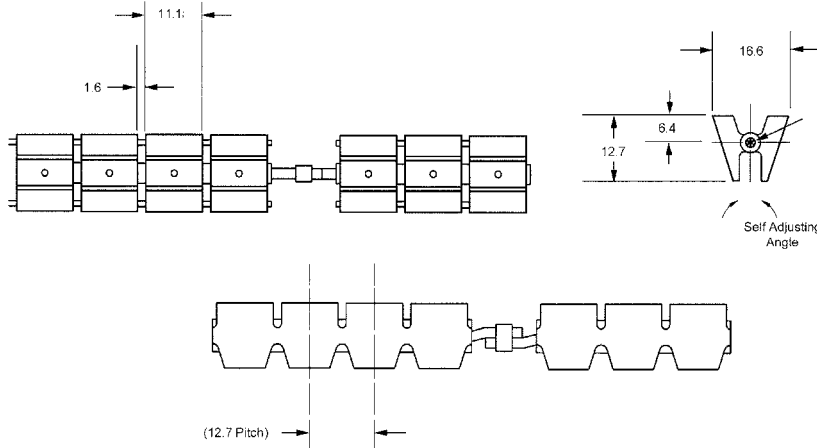

V-BELTS

SERIES	WIDTH	HEIGHT	MATERIAL	BERG'S ® NAME	PULLEY
5V	16.6	12.7	Polyurethane (Yellow) with 2.0mm Dia. Stainless Steel Cable	POW-R-VEE®	Operates with Pow-R-Vee 5V Series

- More sidewall contact
- Less slippage
- Greater power transmission
- Infinite length variations
- Extra strong
- Silent drive
- 90A Durometer
- Mass 130 Grams/Meter
- Ultimate Tensile Strength 1550N
- Temperature Range +82°C to -26°C
- Recommended Operating Load 378N
- Recommended Max. Operating Speed 1.91 m/s
- For Field Splice Order 5V-7.

BULK FOOTAGE NOT SPLICED	
STOCK NO.	LENGTH
5V-1.5M	1.5 Meters
5V-3.0M	3.0 Meters
5V-7.5M	7.5 Meters
5V-15.0M	15.0 Meters
5V-30.0M	30.0 Meters

STOCK NO.	LENGTH (Ref.)
5V-15	381.0
5V-16	406.4
5V-17	431.8
5V-18	457.2
5V-19	482.6
5V-20	508.0
5V-21	533.4
5V-22	558.8
5V-23	584.2
5V-24	609.6
5V-25	635.0
5V-26	660.4
5V-27	685.8
5V-28	711.2
5V-29	736.6
5V-30	762.0
5V-31	787.4
5V-32	812.8
5V-33	838.2
5V-34	863.6
5V-35	889.0
5V-36	914.4
5V-37	939.8
5V-38	965.2
5V-39	990.6
5V-40	1016.0
5V-41	1041.4
5V-42	1066.8
5V-43	1092.2
5V-44	1117.6
5V-45	1143.0
5V-46	1168.4
5V-47	1193.8
5V-48	1219.2
5V-49	1244.6
5V-50	1270.0
5V-51	1295.4
5V-52	1320.8
5V-53	1346.2
5V-54	1371.6
5V-55	1397.0
5V-56	1422.4
5V-57	1447.8
5V-58	1473.2
5V-59	1498.6
5V-60	1524.0
5V-61	1549.4
5V-62	1574.8
5V-63	1600.2
5V-64	1625.6
5V-65	1651.0
5V-66	1676.4
5V-67	1701.8
5V-68	1727.2
5V-69	1752.6
5V-70	1778.0
5V-72	1828.8
5V-74	1879.6
5V-76	1930.4
5V-78	1981.2
5V-80	2032.0
5V-82	2082.8
5V-84	2133.6
5V-86	2184.4
5V-88	2235.2
5V-90	2286.0
5V-92	2336.8
5V-96	2438.4