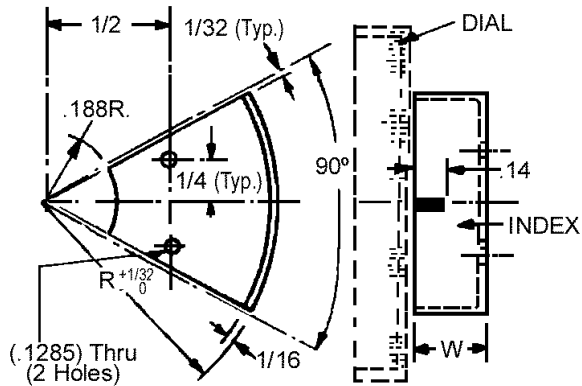

# FLAT DIAL INDEX

**MATERIAL**

**ALUMINUM BLACK ANODIZED**

STOCK NO.	X	R
A13-1	1 3/4	.750
A13-2	2	1.000
A13-3	2 1/2	1.500
A13-4	3	2.000

**D**

# DRUM DIAL INDEX

**MATERIAL**

**ALUMINUM BLACK ANODIZED**

STOCK NO.	R	W
A14-1	.745	.375
A14-2	.995	.375
A14-3	1.245	.500
A14-4	1.495	.500