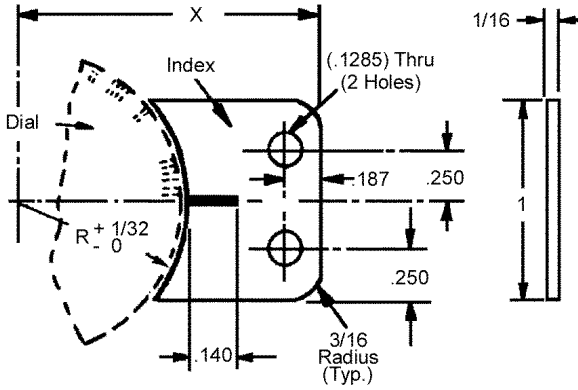

# FLAT DIAL INDEX

**MATERIAL**

**ALUMINUM BLACK ANODIZED**

STOCK NO.	X	R
A13-1	1 3/4	.750
A13-2	2	1.000
A13-3	2 1/2	1.500
A13-4	3	2.000

**D**

# DRUM DIAL INDEX

**MATERIAL**

**ALUMINUM BLACK ANODIZED**

STOCK NO.	R	W
A14-1	.745	.375
A14-2	.995	.375
A14-3	1.245	.500
A14-4	1.495	.500