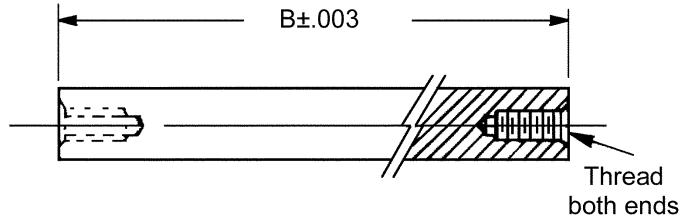

SPACER POSTS

SIZE	MATERIAL
3/8 SQUARE	ALUMINUM ANODIZED

GRAY ANODIZED STOCK NO.	BLACK ANODIZED STOCK NO.	D	B	SCREW THREAD	THREAD DEPTH
BC14-14G	BC14-14	3/8	1.500	#8-32 UNC-2B	5/16
BC14-15G	BC14-15		2.000		
BC14-16G	BC14-16		2.500		
BC14-17G	BC14-17		3.000		
BC14-18G	BC14-18		3.500		
BC14-19G	BC14-19		4.000		
BC14-38G	-		4.500		
BC14-20G	BC14-20		5.000		
BC14-21G	BC14-21		5.500		

SIZE	MATERIAL
1/2 SQUARE	ALUMINUM ANODIZED

GRAY ANODIZED STOCK NO.	BLACK ANODIZED STOCK NO.	D	B	SCREW THREAD	THREAD DEPTH
BC14-22G	BC14-22	1/2	2.000	#10-32UNC-2B	3/8
BC14-23G	BC14-23		2.500		
BC14-24G	BC14-24		3.000		
BC14-25G	BC14-25		3.500		
BC14-26G	BC14-26		4.000		
BC14-48G	-		4.500		
BC14-49G	-		5.000		
BC14-50G	-		5.500		
BC14-51G	-		6.000		

SIZE	MATERIAL
5/8 SQUARE	ALUMINUM ANODIZED

STOCK NO.	D	B	SCREW THREAD	THREAD DEPTH
BC14-55G	5/8	2.000	#1/4-20 UNC-2B	7/16
BC14-56G		2.500		
BC14-57G		3.000		
BC14-58G		3.500		
BC14-59G		4.000		
BC14-60G		4.500		
BC14-61G		5.000		
BC14-62G		5.500		
BC14-63G		6.000		