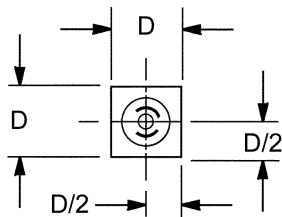

SIZE	MATERIAL
1/2 SQUARE	ALUMINUM ANODIZED

GRAY ANODIZED STOCK NO.	BLACK ANODIZED STOCK NO.	D	B	SCREW THREAD	THREAD DEPTH
BC14-22G	BC14-22	1/2	2.000	#10-32UNC-2B	3/8
BC14-23G	BC14-23		2.500		
BC14-24G	BC14-24		3.000		
BC14-25G	BC14-25		3.500		
BC14-26G	BC14-26		4.000		
BC14-48G	-		4.500		
BC14-49G	-		5.000		
BC14-50G	-		5.500		
BC14-51G	-		6.000		

SIZE	MATERIAL
5/8 SQUARE	ALUMINUM ANODIZED

STOCK NO.	D	B	SCREW THREAD	THREAD DEPTH
BC14-55G	5/8	2.000	#1/4-20 UNC-2B	7/16
BC14-56G		2.500		
BC14-57G		3.000		
BC14-58G		3.500		
BC14-59G		4.000		
BC14-60G		4.500		
BC14-61G		5.000		
BC14-62G		5.500		
BC14-63G		6.000		