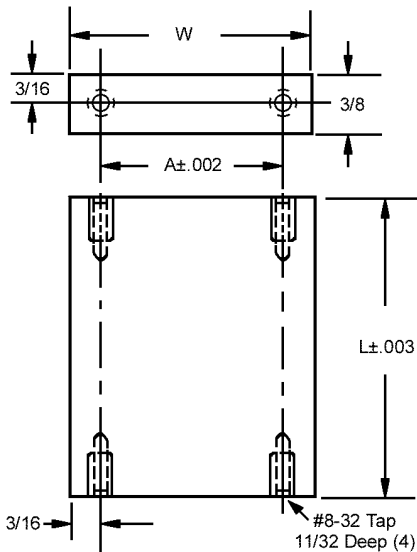

RECTANGULAR POST

STYLE	MATERIAL
HANGER POST	ALUMINUM ANODIZED

STOCK NO.	W	L	A
BC11-1		1.000	
BC11-2		1.500	
BC11-3		2.000	
BC11-4	1 1/4	2.500	7/8
BC11-5		3.000	
BC11-6		4.000	

D

STYLE	MATERIAL
BREADBOARD POSTS	ALUMINUM ANODIZED

STOCK NO.	W	L	A
BC12-1		1.000	
BC12-2		1.500	
BC12-3		2.000	
BC12-4	1 1/2	2.500	1 1/8
BC12-5		3.000	
BC12-6		4.000	