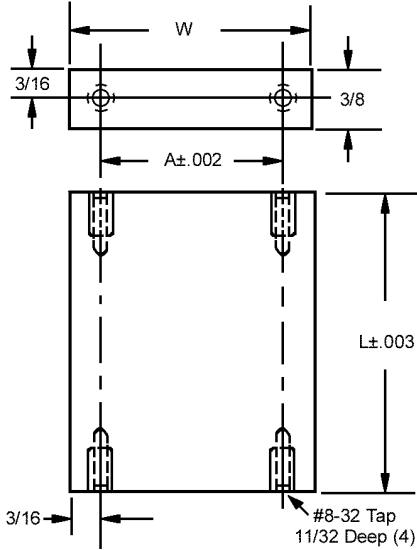

RECTANGULAR POST

STYLE	MATERIAL
HANGER POST	ALUMINUM ANODIZED

STOCK NO.	W	L	A
BC11-1		1.000	
BC11-2		1.500	
BC11-3		2.000	
BC11-4	1 1/4	2.500	7/8
BC11-5		3.000	
BC11-6		4.000	

D

STYLE	MATERIAL
BREADBOARD POSTS	ALUMINUM ANODIZED

STOCK NO.	W	L	A
BC12-1		1.000	
BC12-2		1.500	
BC12-3		2.000	
BC12-4	1 1/2	2.500	1 1/8
BC12-5		3.000	
BC12-6		4.000	