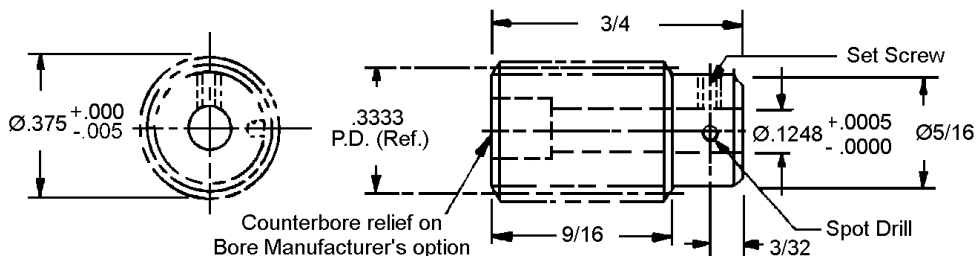

PRECISION WORMS

PITCH	STYLE	BORE	MATERIAL	AGMA QUALITY	TYPE
48	SINGLE, DOUBLE OR FOUR THREAD	1/8"	303 STAINLESS STEEL	10	RIGHT HAND

B

STOCK NO.	THREAD	LEAD	LEAD ANGLE	PRESSURE ANGLE
W48S-2S	SINGLE	.0654	3° - 35'	14-1/2°
W48S-2D	DOUBLE	.1309	7° - 7'	20°
W48S-2F	FOUR	.2618	14° - 2'	25°

AGMA Quality 12 and 14 on request.

PITCH	STYLE	BORE	MATERIAL	AGMA QUALITY	TYPE
48	SINGLE, DOUBLE OR FOUR THREAD	3/16"	303 STAINLESS STEEL	10	RIGHT HAND

STOCK NO.	THREAD	LEAD	LEAD ANGLE	PRESSURE ANGLE
W48S-3S	SINGLE	.0654	3° - 35'	14-1/2°
W48S-3D	DOUBLE	.1309	7° - 7'	20°
W48S-3F	FOUR	.2618	14° - 2'	25°