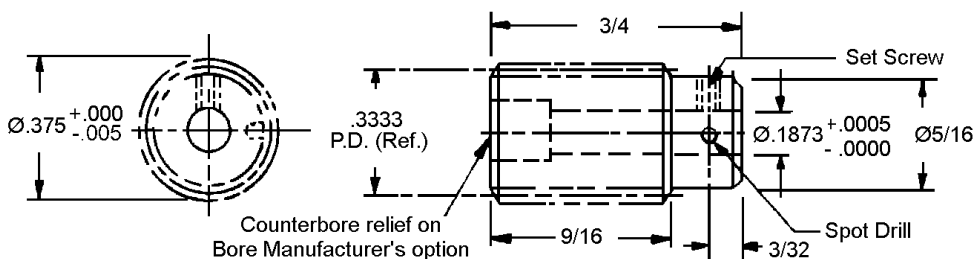

PRECISION WORMS

PITCH	STYLE	BORE	MATERIAL	AGMA QUALITY	TYPE
48	SINGLE, DOUBLE OR FOUR THREAD	1/8"	303 STAINLESS STEEL	10	RIGHT HAND

B

STOCK NO.	THREAD	LEAD	LEAD ANGLE	PRESSURE ANGLE
W48S-2S	SINGLE	.0654	3° - 35'	14-1/2°
W48S-2D	DOUBLE	.1309	7° - 7'	20°
W48S-2F	FOUR	.2618	14° - 2'	25°

AGMA Quality 12 and 14 on request.

PITCH	STYLE	BORE	MATERIAL	AGMA QUALITY	TYPE
48	SINGLE, DOUBLE OR FOUR THREAD	3/16"	303 STAINLESS STEEL	10	RIGHT HAND

STOCK NO.	THREAD	LEAD	LEAD ANGLE	PRESSURE ANGLE
W48S-3S	SINGLE	.0654	3° - 35'	14-1/2°
W48S-3D	DOUBLE	.1309	7° - 7'	20°
W48S-3F	FOUR	.2618	14° - 2'	25°