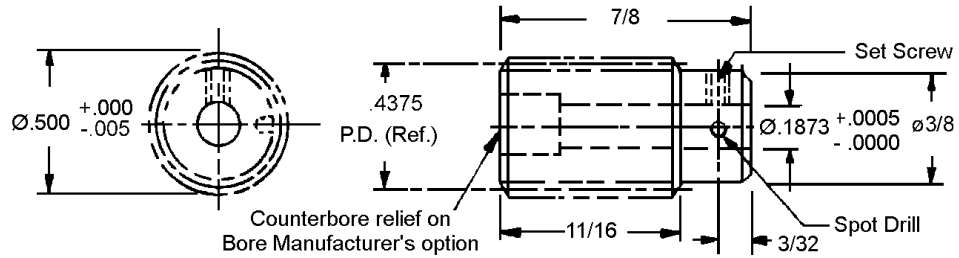

PRECISION WORMS

PITCH	STYLE	BORE	MATERIAL	AGMA QUALITY	TYPE
32	SINGLE, DOUBLE OR FOUR THREAD	3/16"	303 STAINLESS STEEL	10	RIGHT HAND

STOCK NO.	THREAD	LEAD	LEAD ANGLE	PRESSURE ANGLE
W32S-3S	SINGLE	.0982	4° - 5'	14-1/2°
W32S-3D	DOUBLE	.1963	8° - 8'	20°
W32S-3F	FOUR	.3927	15° - 57'	25°