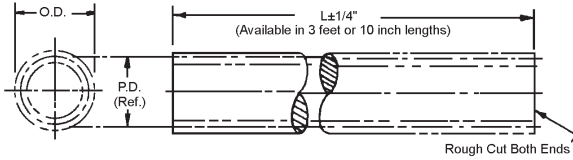

# SPUR GEAR STOCK

| PITCH | TYPE        | MATERIAL                       | PRESSURE ANGLE |
|-------|-------------|--------------------------------|----------------|
| 48    | PINION WIRE | BRASS AND<br>COLD ROLLED STEEL | 20°            |