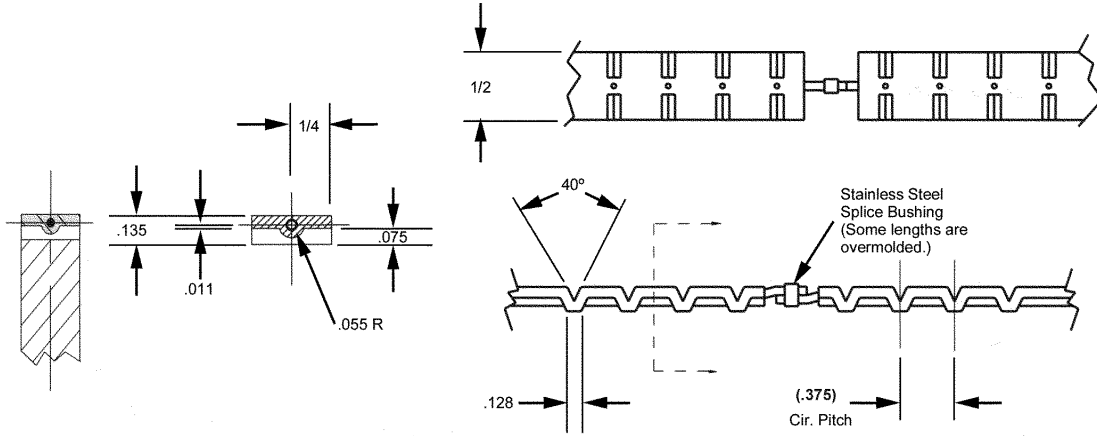

# TIMING BELTS

CIRCULAR PITCH	BELT WIDTH	MATERIALS	BERG'S ® NAME	PULLEY
<b>.375 (L)</b>	<b>1/2"</b>	Polyurethane (Blue) 90A Duro 3/64" Stainless Steel Cable*	<b>Flex-E-Grip®</b>	Operates with 37TP Series

STOCK NO.	NO. OF PITCHES	LENGTH (Ref.)
37TB-20	20	7.500
37TB-22	22	8.250
37TB-24	24	9.000
37TB-26	26	9.750
37TB-28	28	10.500
37TB-30	30	11.250
37TB-33	33	12.375
37TB-36	36	13.500
37TB-40	40	15.000
37TB-45	45	16.875
37TB-50	50	18.750
37TB-56	56	21.000
37TB-60	60	22.500
37TB-64	64	24.000
37TB-68	68	25.500
37TB-72	72	27.000
37TB-80	80	30.000
37TB-86	86	32.250
37TB-92	92	34.500
37TB-98	98	36.750
37TB-100	100	37.500
37TB-104	104	39.000
37TB-108	108	40.500
37TB-112	112	42.000
37TB-116	116	43.500
37TB-120	120	45.000
37TB-124	124	46.500
37TB-128	128	48.000
37TB-132	132	49.500
37TB-136	136	51.000
37TB-140	140	52.500
37TB-144	144	54.000
37TB-148	148	55.500
37TB-152	152	57.000
37TB-156	156	58.500
37TB-160	160	60.000
37TB-176	176	66.000

Aramid Core. Alternate construction available.

- No Flanges Required
- Infinite Lengths
- Silent Drive
- No-Walk Feature
- No Lubrication
- Weight .41 oz./ft.
- Compact Design
- Positive Drive
- Light Weight
- Extra Strong
- Ultimate Tensile Strength 50 lbs.
- Temperature Range +180°F to -15°F
- Recommended Operating Load 30 lbs.
- Recommended Max. Operating Speed 376 ft./min.
- For Field Splice Kit Order 37TB-7

\* Splices are factory overmolded

BULK FOOTAGE - NOT SPLICED	
STOCK NO.	LENGTH
37TB-5FT	5 FT
37TB-10FT	10 FT
37TB-25FT	25 FT
37TB-50FT	50 FT
37TB-100FT	100 FT