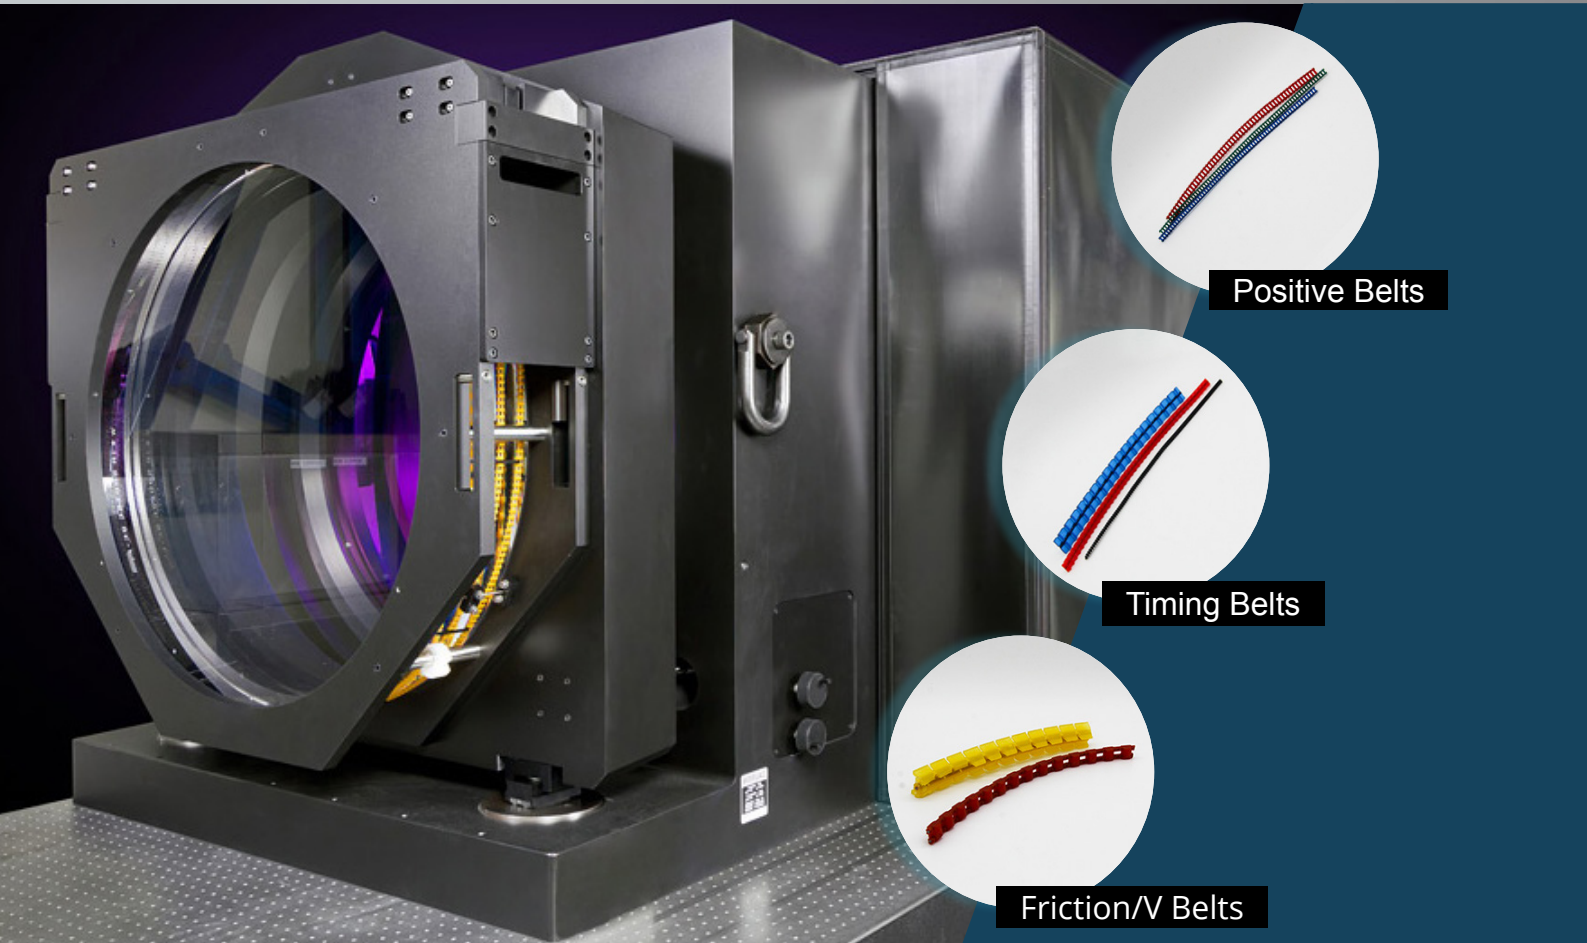

# Custom Belts For Precision and Critical Applications

Berg offers an extensive line of custom belts including timing belts, misalignment drive belts, v-belts, link chains, and cable chains

## The benefits of our **BELTS AND CHAINS**

For 50 years, customers have been relying on Berg's engineering services and staff of specialists to provide custom belts that best suit control and instrumentation applications. Our belts are molded with polyurethane over a stainless steel cable. Many of these belts are also available in Kevlar for applications requiring greater flexibility. For applications that require durability, we also offer stainless steel and airline cable material options.